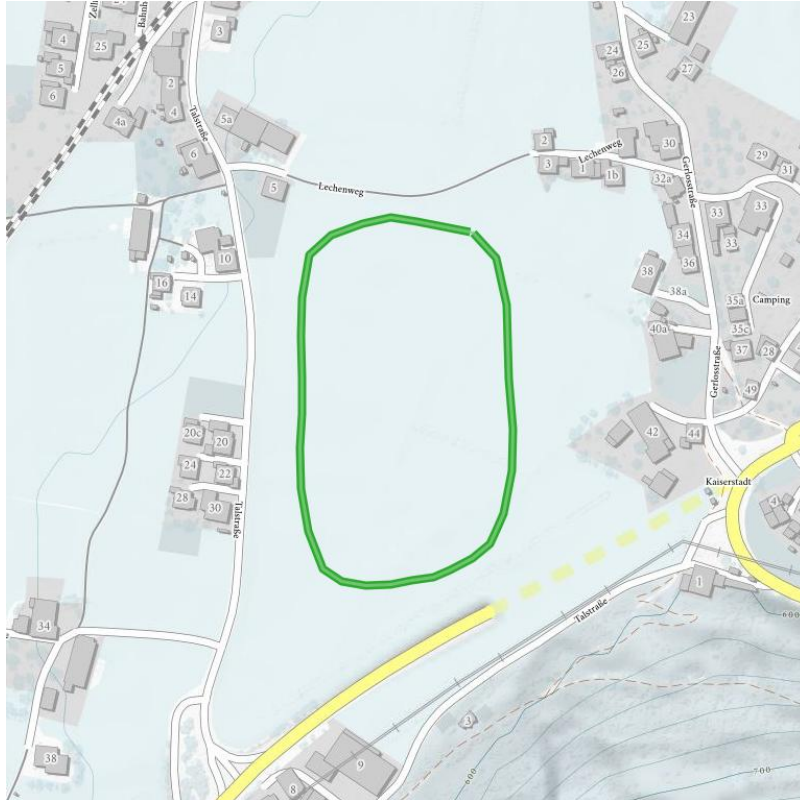

Unterberger Loipe (Skatting)

Closed

difficulty	easy	snowed	no
barrier-free	no		

Altitude profile

downloads

[GPX FILE](#)

[INTERACTIVE MAP](#)