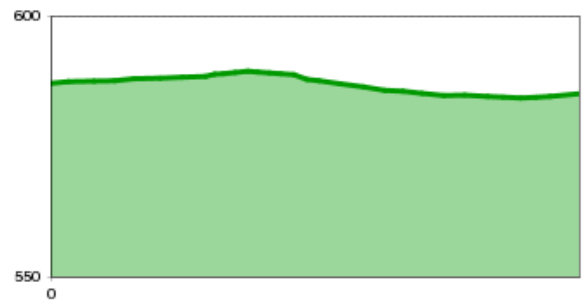

Unterberger Loipe (Skatting)

Closed

difficulty	easy	snowed	no
barrier-free	no		

Altitude profile

downloads

[GPX FILE](#)

[INTERACTIVE MAP](#)