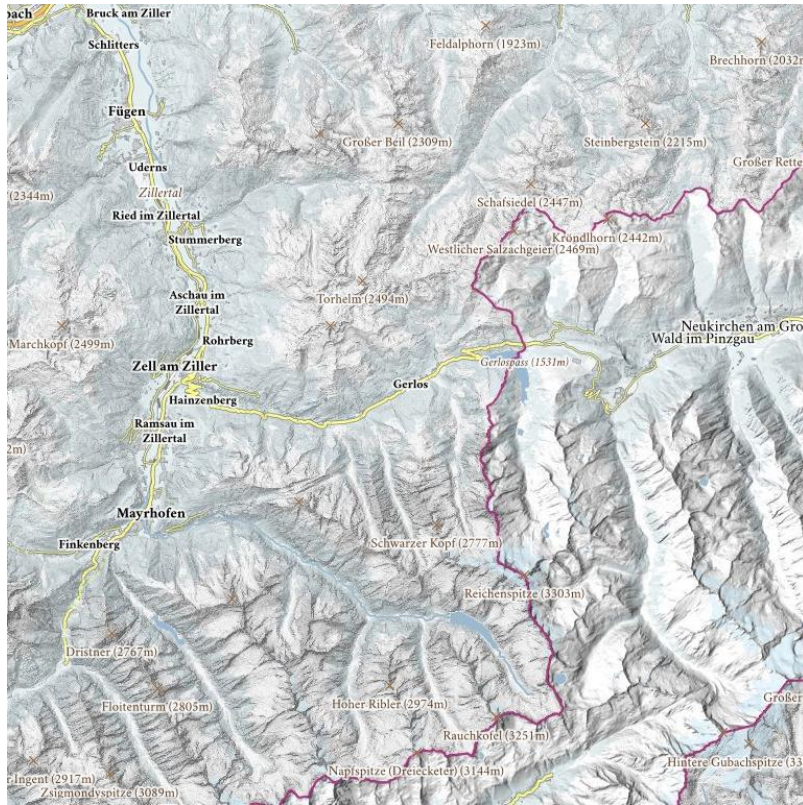

Men on a Mission Tour

distance	73.7 km	difficulty	difficult
altitude meters uphill	4675 m	highest point	2800 m

downloads

[GPX FILE](#)

[INTERACTIVE MAP](#)